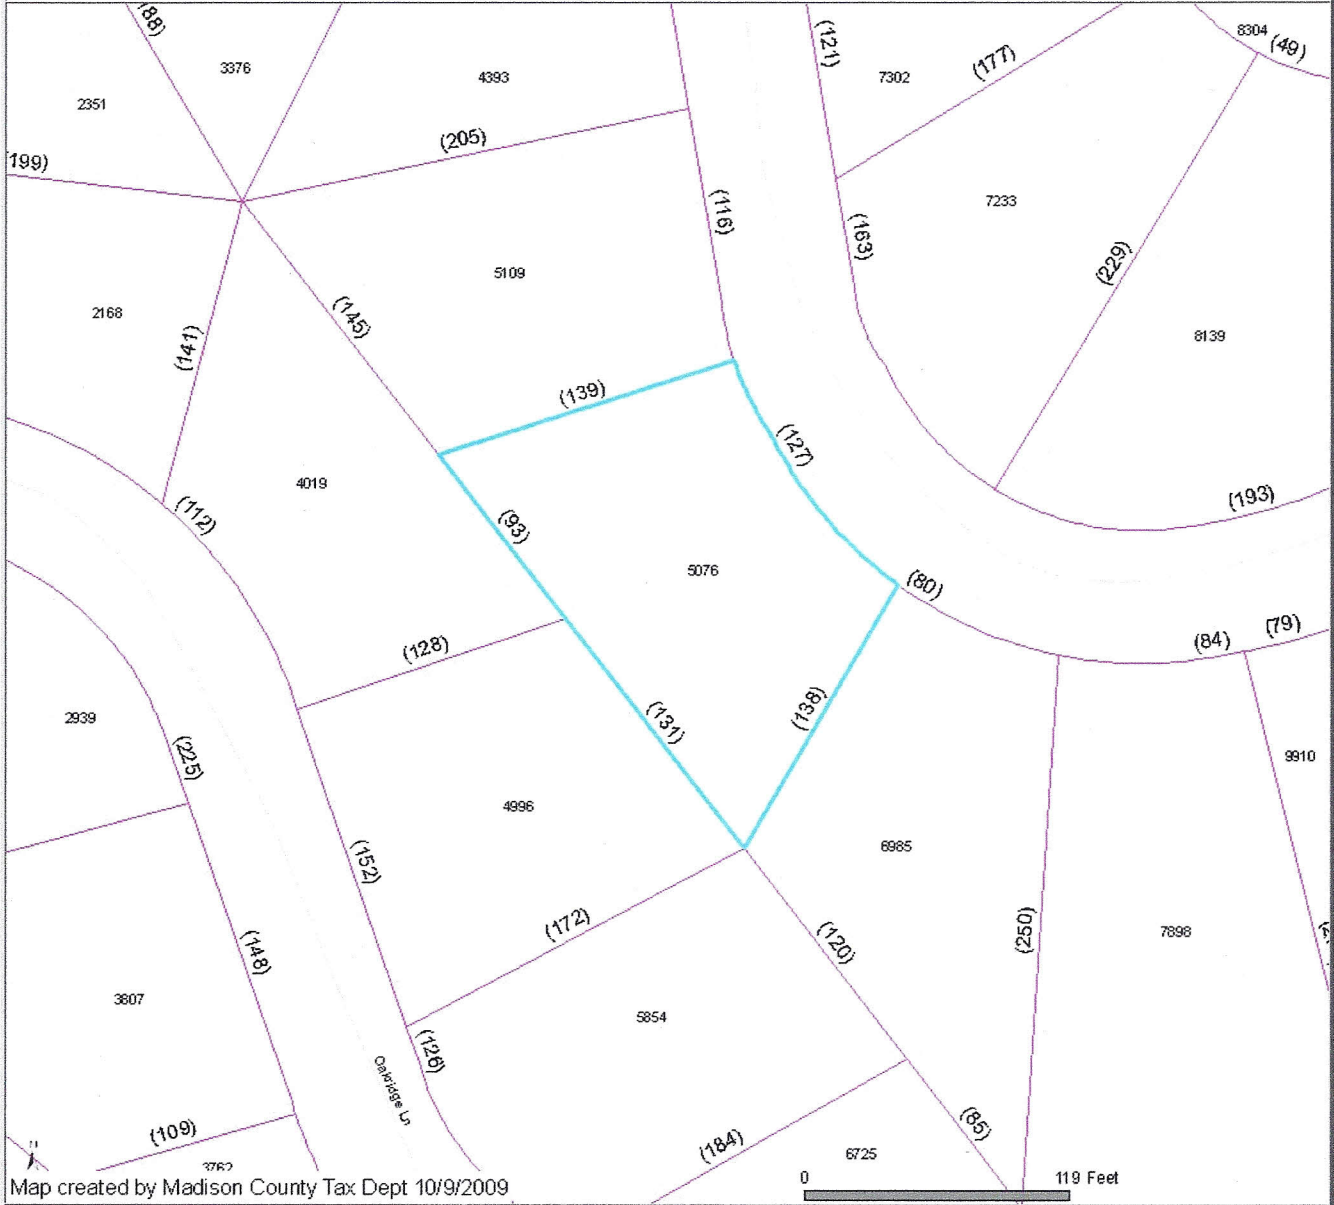

729 McKinney Gap MLS# 451269

Copyright 2006
Madison County
5707 USHWY 25-70
Marshall, NC 28753

DISCLAIMER : This is a product of the Madison County Tax Department. The data depicted here have been developed with extensive cooperation from other county departments, as well as other federal, state and local governments agencies. Madison County expressly disclaims responsibility for damages or liability that may arise from the use of this map.

PROPRIETARY INFORMATION: Any resale of this information is prohibited, except in accordance with a licensing agreement.

LEGEND

1. Fire Station
   - ⚰ Cemetery
   - ⛪ Church
   - ⊙ Populated Place
   - ⚪ School
   - ⚡ Summit
   - Rail
   - Streams
   - ▭ Parcel Polygons
   - ▭ Blocks
   - ▭ Map Index
   - ▭ New Ortho Index
   - ▭ USGS_24K Index
   - ▭ Flood
   - ▭ Fire District
   - ▭ Township
   - ▭ Municipalities
   - ▭ County
2. **Zoning**
3. **ZONE**
4. I.D.
   - MHP
   - R-25R
   - R-B
5. **DEM**
6. **Value**
7. High 1855
   - Low 332
8. **Shaded Relief**
9. **Value**
10. High 180
    - Low 0